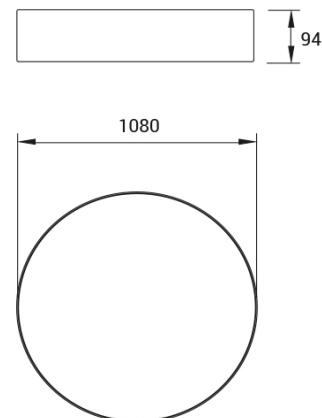

BEN MAXI IP40 PG Double Emission

Frosted Acryl-Satiné impact resistant.

CODE		FLUX	SIZE	CERTIFICATIONS
10DI221PGK3D	221W: 185W+36W 3000K	27255lm	Ø 1080mm	    

Optics

PG diffuser with frosted Acryl-Satiné and impact resistant diffuser UGR<22. Direct/indirect emission.