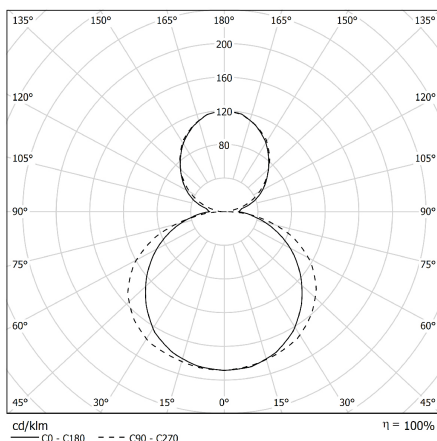

BEN MAXI IP40 PG Double Emission

Frosted Acryl-Satiné impact resistant.

CODE		FLUX	SIZE	CERTIFICATIONS
10DI221PGK3D	221W: 185W+36W 3000K	27255lm	Ø 1080mm	    

Optics

PG diffuser with frosted Acryl-Satiné and impact resistant diffuser UGR<22. Direct/indirect emission.