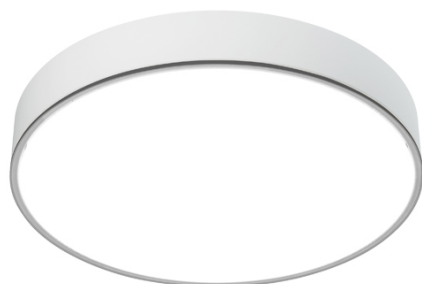

BEN MAXI IP40 PG Double Emission

Frosted Acryl-Satiné impact resistant.

CODE		FLUX	SIZE	CERTIFICATIONS
10DI221PGK3D	221W: 185W+36W 3000K	27255lm	Ø 1080mm	    

Optics

PG diffuser with frosted Acryl-Satiné and impact resistant diffuser UGR<22. Direct/indirect emission.

Body

Aluminum with epoxy powder coating.

Technical features

- Built-in driver
- >125 lm/W
- CRI >125
- Eye safety: RG0/RG1
- Mac Adams 3
- L80/B20 >80.000h
- 5 years warranty

Legal references

In compliance with the safety standards EN 60 598-1 and UNI EN 12464-1 (lighting for working places).